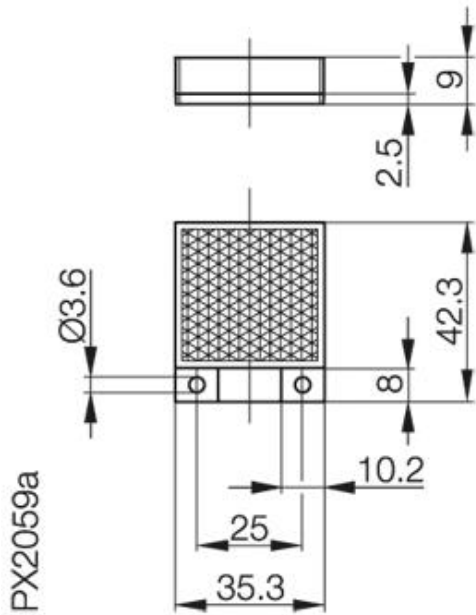

Accessories: Reflector BOS R-26

Common Data

Version	reflector, rectangular
Usable with	for retroreflective
Ambient temperature	0...+50°C

Mechanical Data

Measurements WxHxD or Dia x D	42,3x35,3x9
Material	PMMA
Mounting	two M3 screws